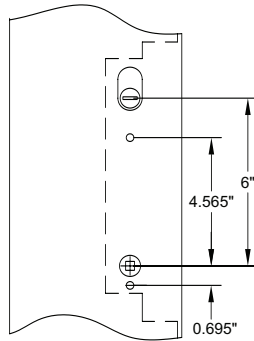

Sandcast Bronze Trim and Cylinders for Multi Point Locks

Swinging Patio Door Hardware - Set includes Plates, Handles and Cylinders (where applicable)

Door Configuration #7

W&F Manufacturing®

Sandcast
Arched
2" x 10" Plate
Durango Lever

Sandcast
Rectangular
2" x 10" Plate
Teton Lever

| | Product Code | Specify Lever Style And Handing | Finish | List Price |
|---|--------------|--|---|---------------------------|
| Sandcast Bronze Arched Plates | | | | |
| Sets with 2" x 10" Plates | | | | |
| • Keyed with American Cylinder (Schlage® Keyway, rekeyable) | 1721 | Durango Cody or Teton Lever (LH/RH) | Deep Burgundy (DB) Medium Bronze (MB) Silver Patina (SP) Flat Black (FB) | \$138⁶⁰ |
| • Non-Keyed, American Style T-turn Inside (Patio Function) | 1723 | | | |
| • Dummy Pair | 1725 | | | |
| • Non-Keyed, American Style T-turn Inside, Fixed Handles | 1726 | | | |
| Sandcast Bronze Rectangular Plates | | | | |
| Sets with 2" x 10" Plates | | | | |
| • Keyed with American Cylinder (Schlage® Keyway, rekeyable) | 1761 | Durango Cody or Teton Lever (LH/RH) | Deep Burgundy (DB) Medium Bronze (MB) Silver Patina (SP) Flat Black (FB) | \$138⁶⁰ |
| • Non-Keyed, American Style T-turn Inside (Patio Function) | 1763 | | | |
| • Dummy Pair | 1765 | | | |
| • Non-Keyed, American Style T-turn Inside, Fixed Handles | 1766 | | | |

Handing required.
Key codes may be specified.
Sets fit standard door thickness of 1³/₄", specify if different.