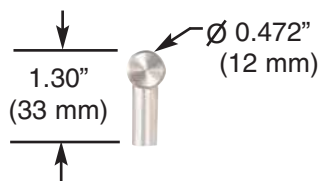

Modern Finger Pulls

Description	Product Code	Finish	List Price
Modern Finger Pull, Small (7/8")	86150	Oil Rubbed Bronze (US10B) Satin Nickel (US15) Polished Chrome (US26) PVD-Lifetime	\$6.00
Modern Finger Pull, Large (1")	86151		

Arch Drawer Pull, 3"
PVD-Lifetime

Arch Drawer Pull, 3 1/2"
Satin Nickel

Arch Drawer Pull, 4"
Oil Rubbed Bronze

Arch Drawer Pulls

Description	Product Code	Finish	List Price
Arch Drawer Pull 3" C-to-C	86153	Oil Rubbed Bronze (US10B) Satin Nickel (US15) Polished Chrome (US26) PVD-Lifetime	\$9.00
Arch Drawer Pull 3 1/2" C-to-C	86154		
Arch Drawer Pull 4" C-to-C	86155		

Stainless Steel Drawer Pulls

Knob (T-Pull)

Pull w/ 2 Legs

Pull w/ 3 Legs

Description	Product Code	List Price
Cabinet Knob A=2"	86501ST	\$4.00
Drawer Pull A=5", B=3"	86502ST	\$6.00
Drawer Pull A=5 1/2", B=3 1/2"	86503ST	\$6.60
Drawer Pull A=6 1/2", B=4"	86504ST	\$7.00
Drawer Pull A=7 1/2", B=5"	86505ST	\$8.00
Drawer Pull A=8 1/2", B=6"	86506ST	\$9.00
Drawer Pull A=10 1/2", B=8"	86507ST	\$11.00
Drawer Pull A=12 1/2", B=10"	86508ST	\$12.00
Drawer Pull A=14 1/2", B=12"	86509ST	\$14.00
Drawer Pull A=18 1/2", B=16"	86510ST	\$17.00
Drawer Pull A=26 1/2", B=24"	86511ST	\$22.00
Drawer Pull A=30 1/2", B=28"	86512ST	\$24.00
Drawer Pull A=34 1/2", B=32"	86513ST	\$28.00
Drawer Pull A=38 1/2", B=36"	86514ST	\$30.00
Drawer Pull A=48 1/2", C=46"	86515ST	\$38.00
Drawer Pull A=56 1/2", C=54"	86516ST	\$42.00