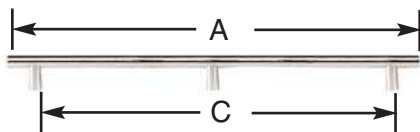

Modern Finger Pulls

Description	Product Code	Finish	List Price
Modern Finger Pull, Small (7/8")	86150	Oil Rubbed Bronze (US10B) Satin Nickel (US15) Polished Chrome (US26) PVD-Lifetime	\$6.00
Modern Finger Pull, Large (1")	86151		

Arch Drawer Pull, 3"
PVD-Lifetime

Arch Drawer Pull, 3 1/2"
Satin Nickel

Arch Drawer Pull, 4"
Oil Rubbed Bronze

Arch Drawer Pulls

Description	Product Code	Finish	List Price
Arch Drawer Pull 3" C-to-C	86153	Oil Rubbed Bronze (US10B) Satin Nickel (US15) Polished Chrome (US26) PVD-Lifetime	\$9.00
Arch Drawer Pull 3 1/2" C-to-C	86154		
Arch Drawer Pull 4" C-to-C	86155		

Stainless Steel Drawer Pulls

Knob (T-Pull)

Pull w/ 2 Legs

Pull w/ 3 Legs

Description	Product Code	List Price
Cabinet Knob A=2"	86501ST	\$4.00
Drawer Pull A=5", B=3"	86502ST	\$6.00
Drawer Pull A=5 1/2", B=3 1/2"	86503ST	\$6.60
Drawer Pull A=6 1/2", B=4"	86504ST	\$7.00
Drawer Pull A=7 1/2", B=5"	86505ST	\$8.00
Drawer Pull A=8 1/2", B=6"	86506ST	\$9.00
Drawer Pull A=10 1/2", B=8"	86507ST	\$11.00
Drawer Pull A=12 1/2", B=10"	86508ST	\$12.00
Drawer Pull A=14 1/2", B=12"	86509ST	\$14.00
Drawer Pull A=18 1/2", B=16"	86510ST	\$17.00
Drawer Pull A=26 1/2", B=24"	86511ST	\$22.00
Drawer Pull A=30 1/2", B=28"	86512ST	\$24.00
Drawer Pull A=34 1/2", B=32"	86513ST	\$28.00
Drawer Pull A=38 1/2", B=36"	86514ST	\$30.00
Drawer Pull A=48 1/2", C=46"	86515ST	\$38.00
Drawer Pull A=56 1/2", C=54"	86516ST	\$42.00