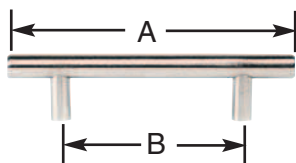

Modern Finger Pulls

Description	Product Code	Finish	List Price
Modern Finger Pull, Small (7/8")	86150	Oil Rubbed Bronze (US10B) Satin Nickel (US15) Polished Chrome (US26) PVD-Lifetime	\$6.00
Modern Finger Pull, Large (1")	86151		

Modern Cabinet Globe Knob 1"
Satin Nickel

Modern Cabinet Globe Knob 1"
Oil Rubbed Bronze

Modern Cabinet Globe Knobs

Description	Product Code	Finish	List Price
Modern Cabinet Globe Knob 1"	86152	Oil Rubbed Bronze (US10B) Satin Nickel (US15) Polished Chrome (US26) PVD-Lifetime	\$9.00

Arch Drawer Pull, 3"
PVD-Lifetime

Arch Drawer Pull, 3 1/2"
Satin Nickel

Arch Drawer Pull, 4"
Oil Rubbed Bronze

Arch Drawer Pulls

Description	Product Code	Finish	List Price
Arch Drawer Pull 3" C-to-C	86153	Oil Rubbed Bronze (US10B) Satin Nickel (US15) Polished Chrome (US26) PVD-Lifetime	\$9.00
Arch Drawer Pull 3 1/2" C-to-C	86154		
Arch Drawer Pull 4" C-to-C	86155		

Stainless Steel Drawer Pulls

Knob (T-Pull)

Pull w/ 2 Legs

Pull w/ 3 Legs

Description	Product Code	List Price
Cabinet Knob A=2"	86501ST	\$4.00
Drawer Pull A=5", B=3"	86502ST	\$6.00
Drawer Pull A=5 1/2", B=3 1/2"	86503ST	\$6.60
Drawer Pull A=6 1/2", B=4"	86504ST	\$7.00
Drawer Pull A=7 1/2", B=5"	86505ST	\$8.00
Drawer Pull A=8 1/2", B=6"	86506ST	\$9.00
Drawer Pull A=10 1/2", B=8"	86507ST	\$11.00
Drawer Pull A=12 1/2", B=10"	86508ST	\$12.00
Drawer Pull A=14 1/2", B=12"	86509ST	\$14.00
Drawer Pull A=18 1/2", B=16"	86510ST	\$17.00
Drawer Pull A=26 1/2", B=24"	86511ST	\$22.00
Drawer Pull A=30 1/2", B=28"	86512ST	\$24.00
Drawer Pull A=34 1/2", B=32"	86513ST	\$28.00
Drawer Pull A=38 1/2", B=36"	86514ST	\$30.00
Drawer Pull A=48 1/2", C=46"	86515ST	\$38.00
Drawer Pull A=56 1/2", C=54"	86516ST	\$42.00