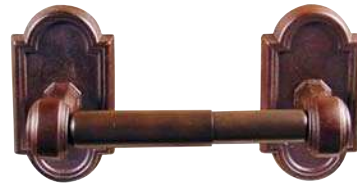

Tuscany Towel Bar  
with Type 14 Rosettes  
Medium Bronze

Towel Bars

Description	Product Code	Rosette	Finish	List Price
18" Towel Bar	27021	{ 11 12 14 15 17 }	{ Deep Burgundy (DB) Medium Bronze (MB) Silver Patina (SP) Flat Black (FB) }	\$76.00
24" Towel Bar	27022			\$84.00
30" Towel Bar	27023			\$90.00

Tuscany Double Towel Bar  
with Type 17 Rosettes  
Silver Patina

Towel Bars

Description	Product Code	Rosette	Finish	List Price
18" Towel Bar	27081	{ 11 12 14 15 17 }	{ Deep Burgundy (DB) Medium Bronze (MB) Silver Patina (SP) Flat Black (FB) }	\$110.00
24" Towel Bar	27082			\$120.00
30" Towel Bar	27083			\$130.00

Tuscany Towel Ring  
with Type 15 Rosettes  
Silver Patina

Towel Ring

Description	Product Code	Rosette	Finish	List Price
Towel Ring 6 1/2" Diameter	2701	{ 11 12 14 15 17 }	{ Deep Burgundy (DB) Medium Bronze (MB) Silver Patina (SP) Flat Black (FB) }	\$62.00

Choose from these Cast Bronze Rosettes

11      12      14      15      17

Right Hand

Left Hand

Tuscany Bar Style Paper Holder  
with Type 15 Rosettes  
Silver Patina

Cast Bronze Spring Rod Style Paper Holder  
with Type 11 Rosettes  
Deep Burgundy